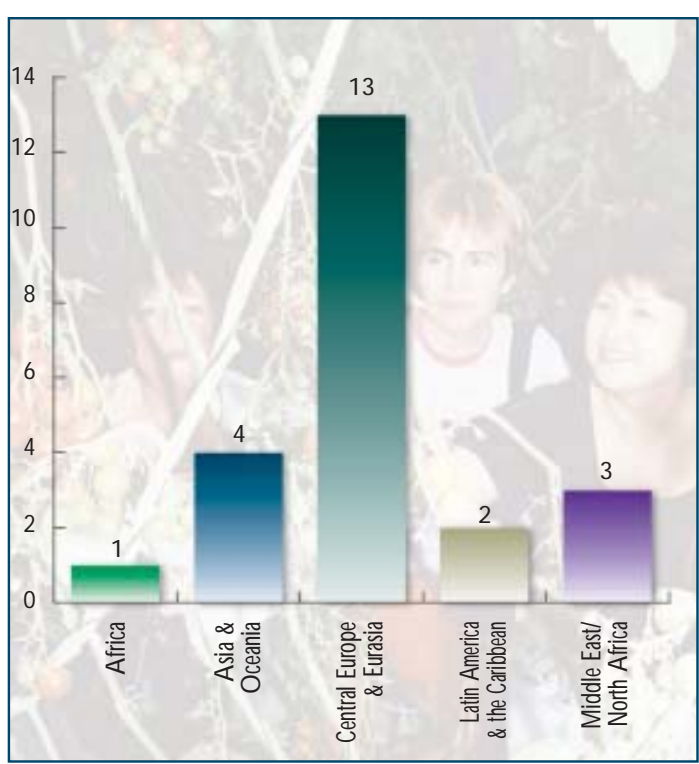

PROJECTS

ACCORDING TO REGION:

* Community Development includes also Communication and Gender Issues. Economic & Social Development includes Regional Planning and Small and Medium Enterprises.